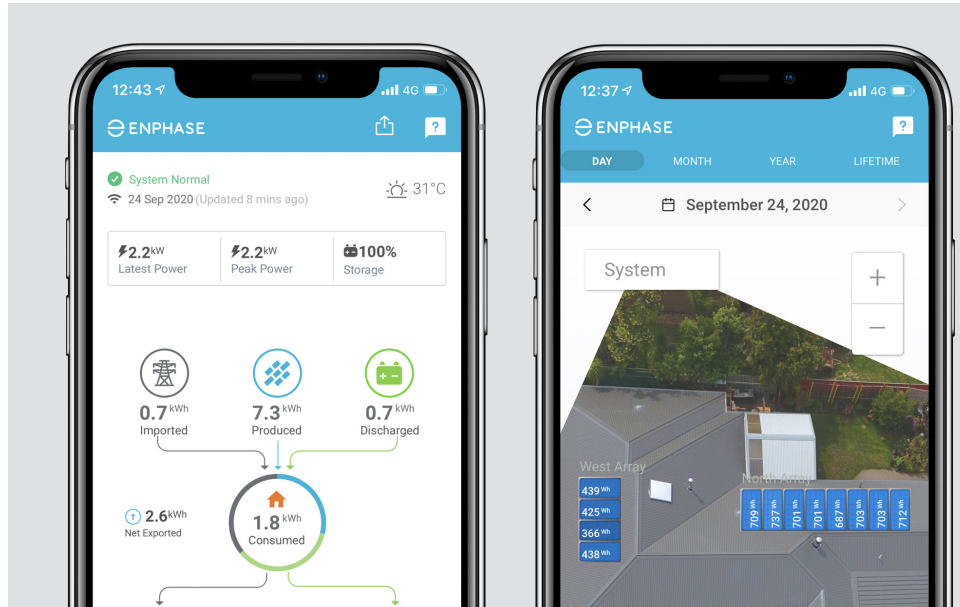

Maximise your energy bill savings

Track your energy production and consumption, monitor your system's health, and unlock greater solar returns – all from a single, beautifully designed app.

A single app for everything

The Enphase Enlighten app (iOS and Android) gives you a real-time view of your energy consumption and production at the panel level. So, you can make informed choices about how best to use the energy your home generates.

Get a real-time, panel-level view of your system on your phone

Unlike standard solar systems, Enphase microinverter technology places an inverter under every solar panel. Panel-level independence eliminates the performance limitations that come with single-inverter systems, and enables you to see how each individual panel on your roof is performing.

More control means more money in your pocket

Monitor your energy production and consumption. By better understanding how you're consuming energy, you can match your peak consumption activities, such as the dishwasher and dryer, with your peak solar production. The result: save more money.